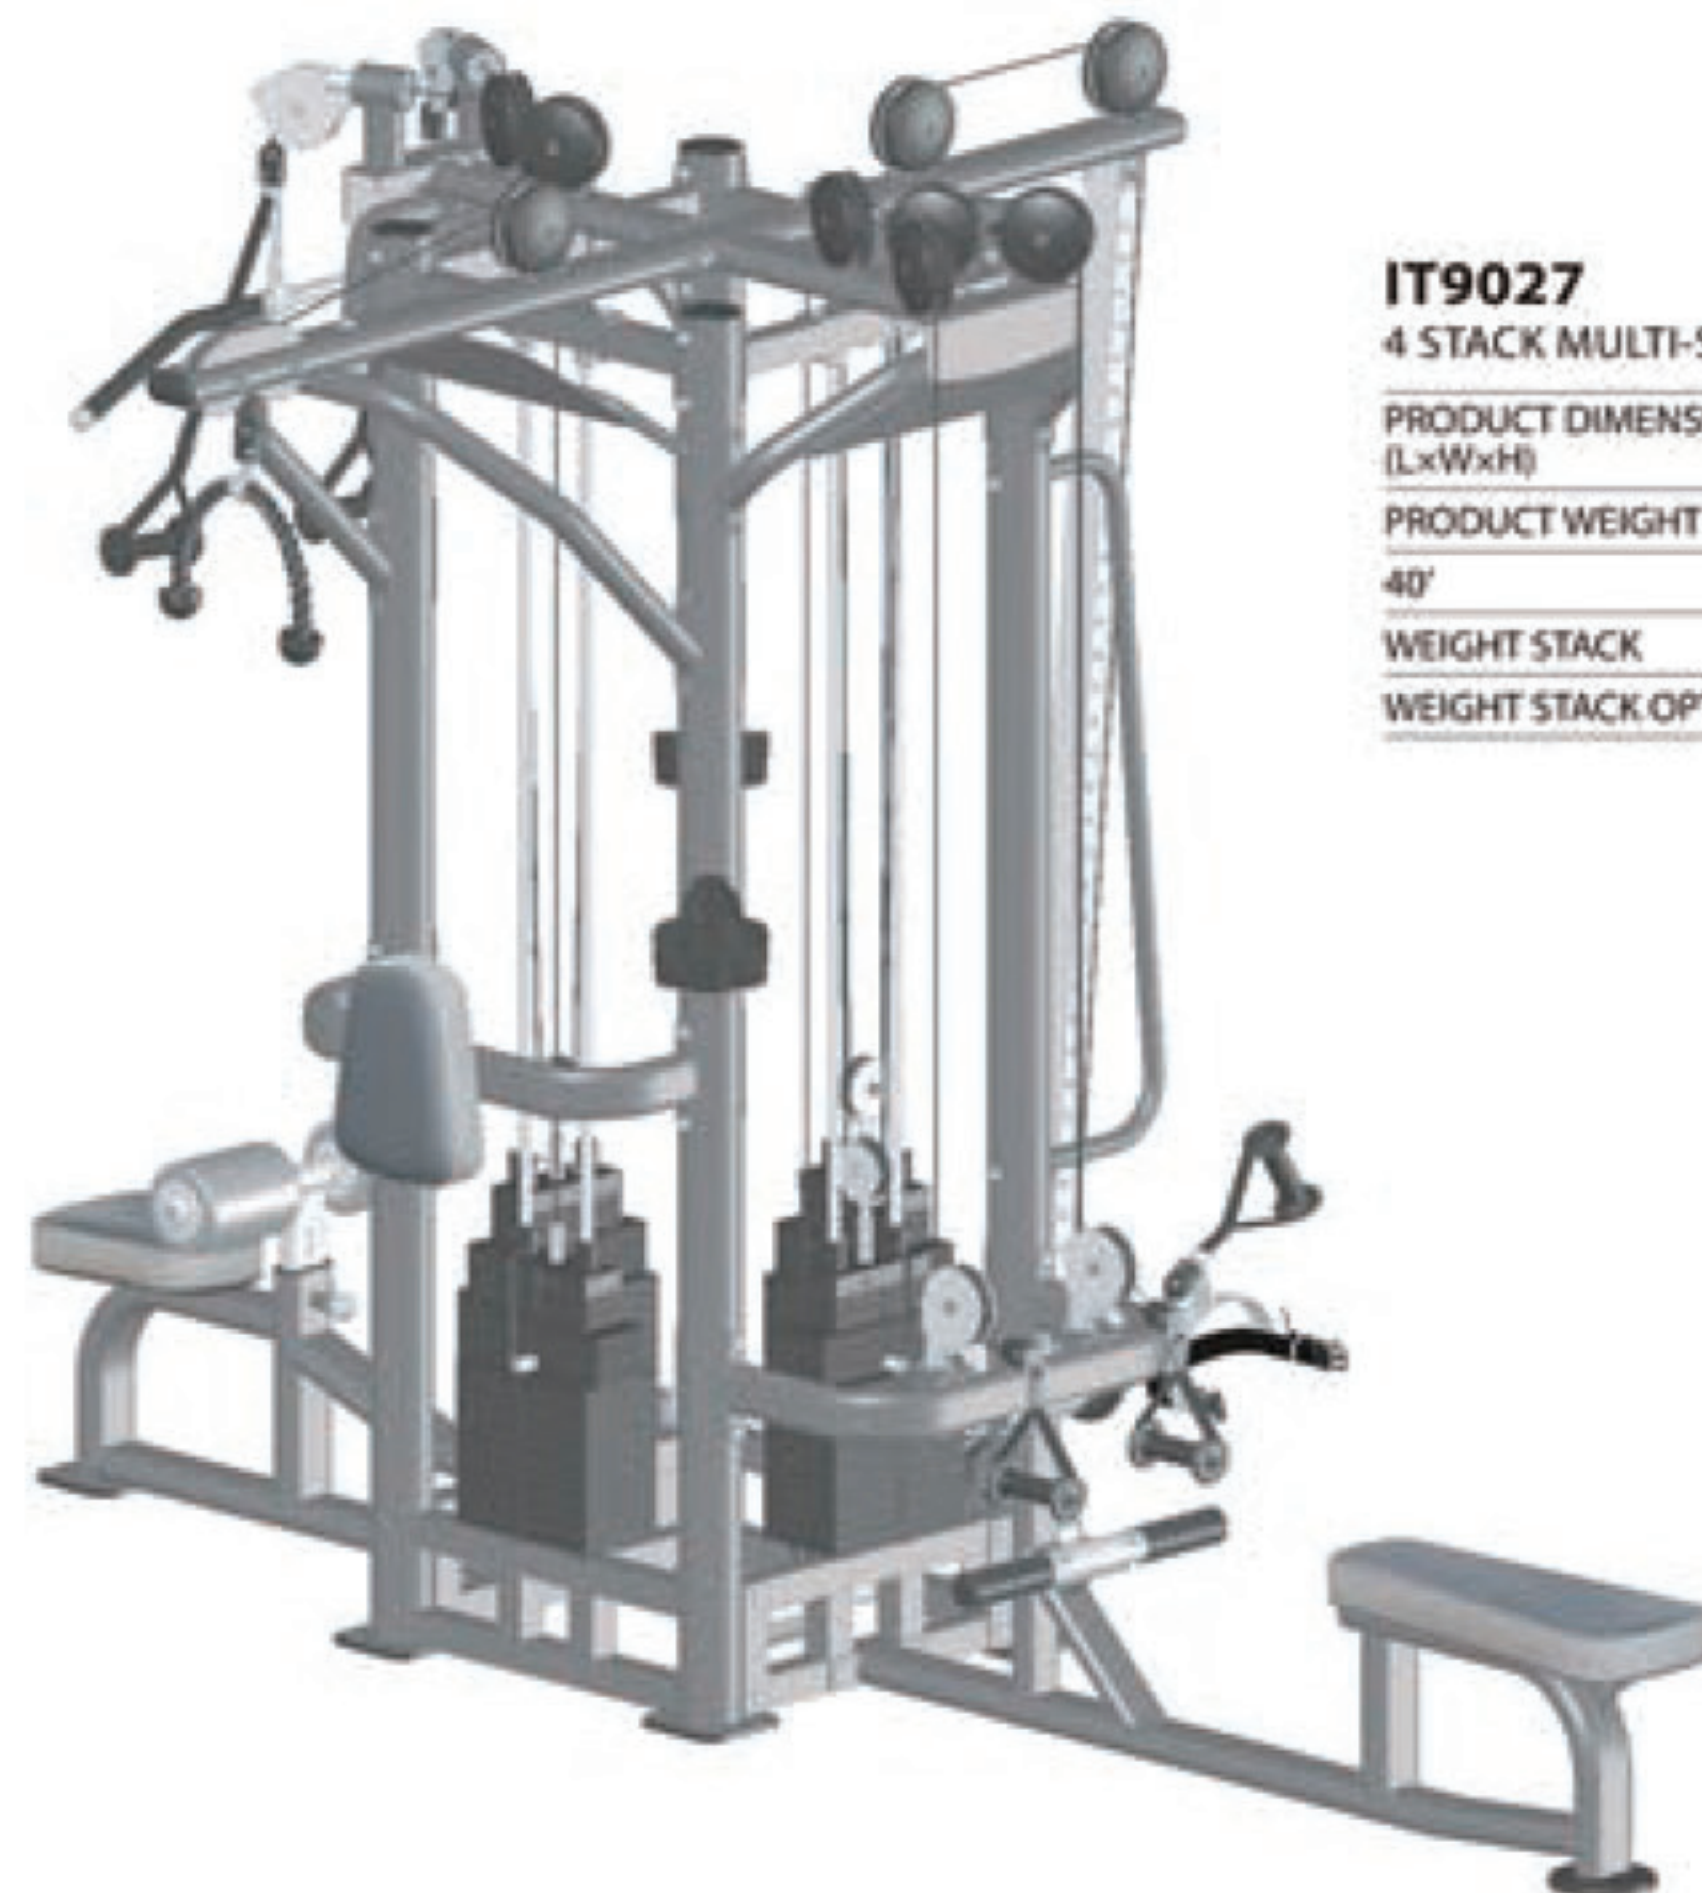

IT9024
LATERAL RAISE

PRODUCT DIMENSION (LxWxH)	1222x1027x1483 (mm) 48.1x40.4x58.4 (in)
PRODUCT WEIGHT	103 Kg / 227 Lbs
40'	90 Sets
WEIGHT STACK	91 Kg / 200 Lbs

IT9023
ARM EXTENSION

PRODUCT DIMENSION (LxWxH)	1150x1138x1484 (mm) 45.3x44.8x58.4 (in)
PRODUCT WEIGHT	112 Kg / 247 Lbs
40'	105 Sets
WEIGHT STACK	68 Kg / 150 Lbs
WEIGHT STACK OPT	91 Kg / 200 Lbs

IT9025
ADJUSTABLE HI / LO PULLEY

PRODUCT DIMENSION (LxWxH)	1385x891x2247 (mm) 54.5x35.1x88.5 (in)
PRODUCT WEIGHT	93 Kg / 205 Lbs
40'	140 Sets
WEIGHT STACK	91 Kg / 200 Lbs
WEIGHT STACK OPT	125 Kg / 275 Lbs

IT9030

DUAL ADJUSTABLE PULLEY

PRODUCT DIMENSION (LxWxH)	1040x1500x2170 (mm) 40.9x59.1x85.4 (in)
PRODUCT WEIGHT	157 Kg / 346 Lbs
40'	55 Sets
WEIGHT STACK	2x91 Kg / 200 Lbs

IT9027

4 STACK MULTI-STATION

PRODUCT DIMENSION (LxWxH)	3350x2090x2329 (mm) 131.9x82.3x91.7 (in)
PRODUCT WEIGHT	280 Kg / 617 Lbs
40'	36 Sets
WEIGHT STACK	4x91 Kg / 200 Lbs
WEIGHT STACK OPT	4x125 Kg / 275 Lbs